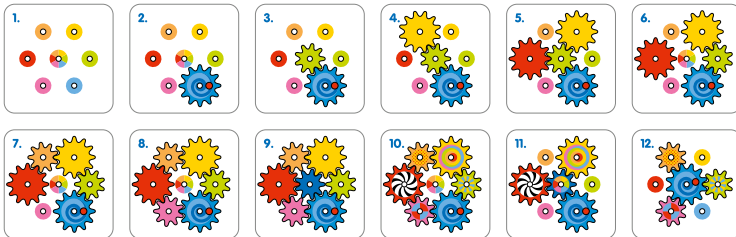

Assembling the colourful wooden cogwheels on the tableau is only half the fun. Only when the big blue wheel is cranked does it become clear whether the plan has worked - are all the wheels turning?