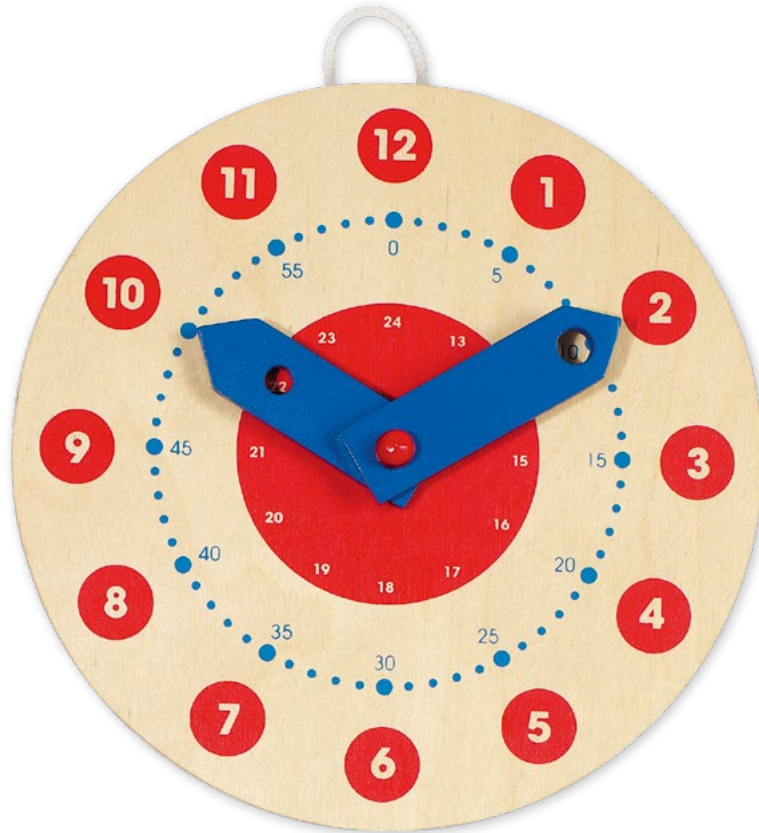

goki

per piece

2+

32 pcs

7.1 in

58980
Clock, learn to tell the time

goki

per piece