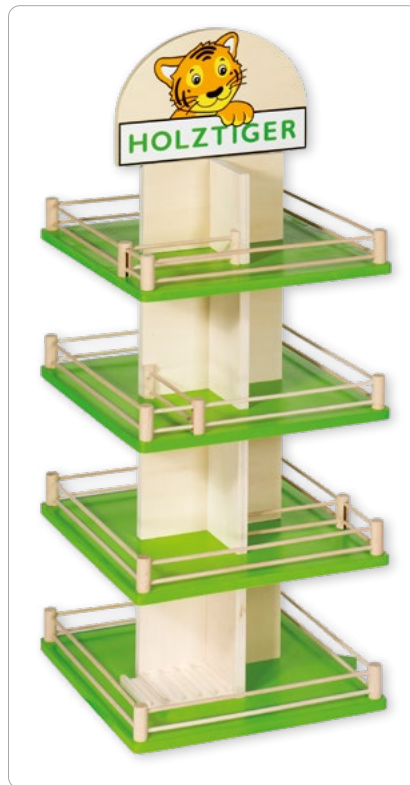

-	1 pc
---	---------

without decoration

9.8 x 5.9 x 1.8 in

66937
Display stand for 5 puzzles

per piece

1 pc	24 pcs
---------	-----------

without decoration

without decoration