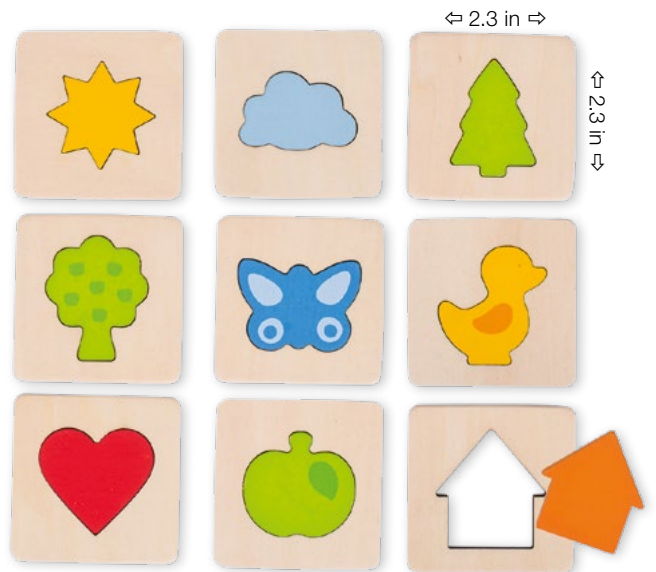

1.6 in

59004
Feel-a-pair memo game, 16 assorted surfaces, 32 pieces, in a cotton bag

goki

per piece

3+

10 pcs

20 pcs

The missing part that matches the selected shape has to be identified by touch, hidden in the cotton bag.