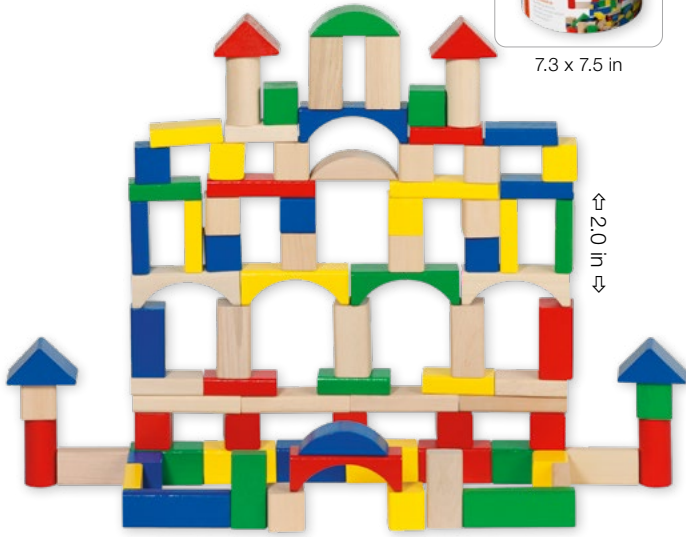

59982
Bead coaster

goki

per piece

1+

- 6 pcs

100 pieces!

7.3 x 7.5 in

⇄ 2.0 in ⇄