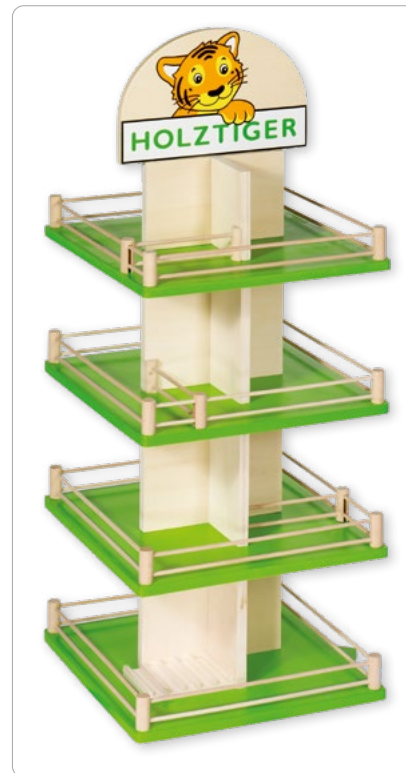

without decoration

For your first HOLZTIGER order valued at $ 560.00, we will provide a complimentary display. The order must be paid for as per our valid Terms and Conditions.

Available Q2 2024.

66971
Rotating display for
HOLZTIGER products
15.7 x 15.7 x 40.2 in