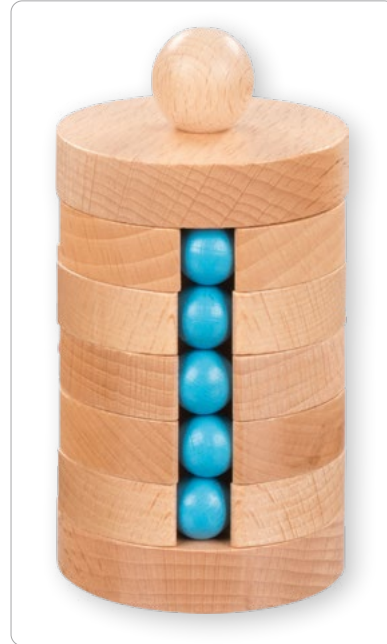

57465
Ball Tower Puzzle