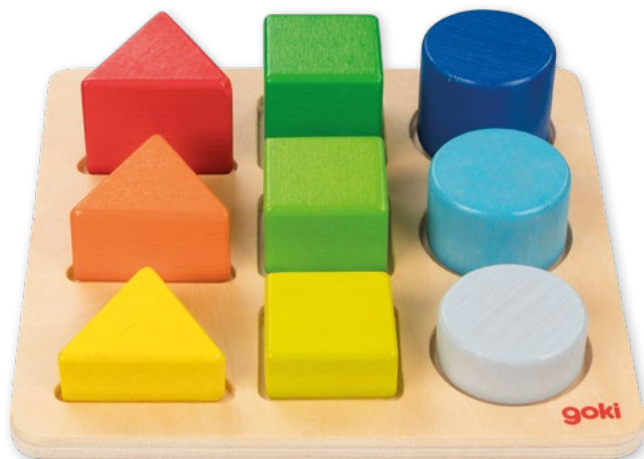

4 013594 585774

6.3 x 6.3 x 3.9 in

WM254
Sort Box, 10 blocks

goki

per piece

1+

- 12 pcs

Colours glazed