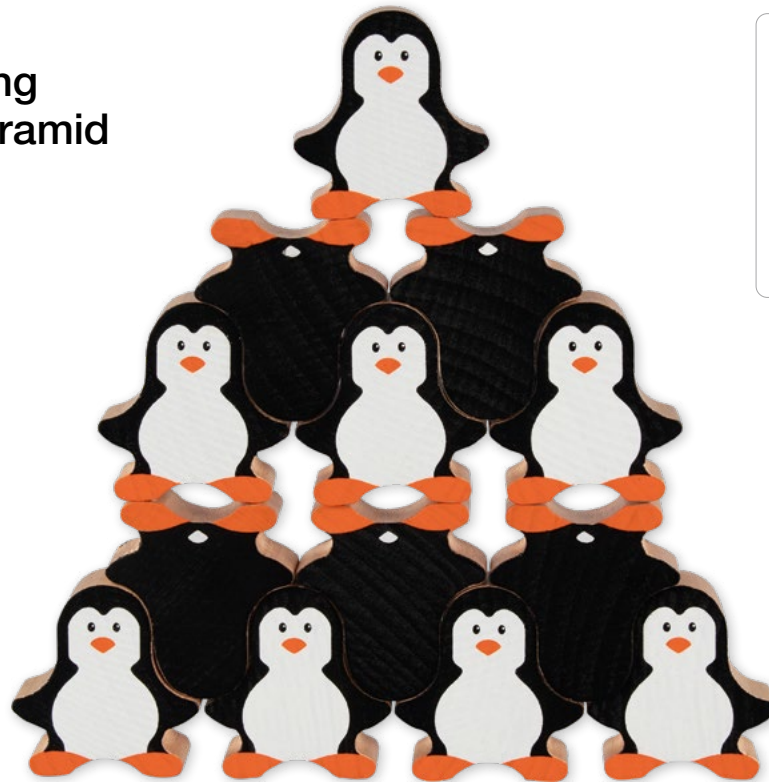

58575
Building blocks, Goki Essential

goki

per bag

2+

8 bags 16 bags

Charming penguin-pyramid

1.6 x 0.6 x 1.7 in

58683
Penguin stacking game, 18 pieces