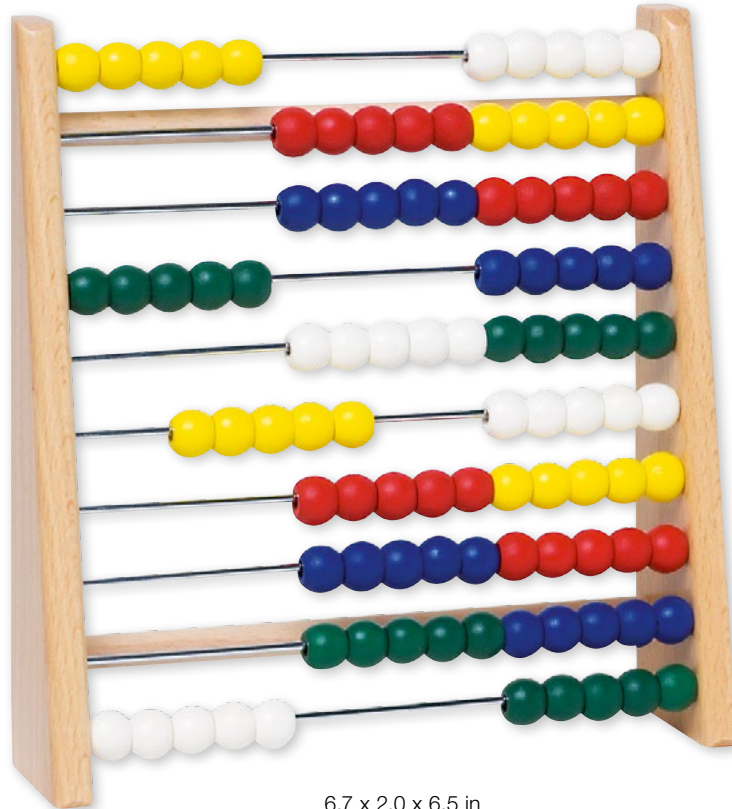

TT610
Counting frame,
100 wooden beads

6.7 x 2.0 x 6.5 in

goki

per set of 2

4+

12 pcs	48 pcs