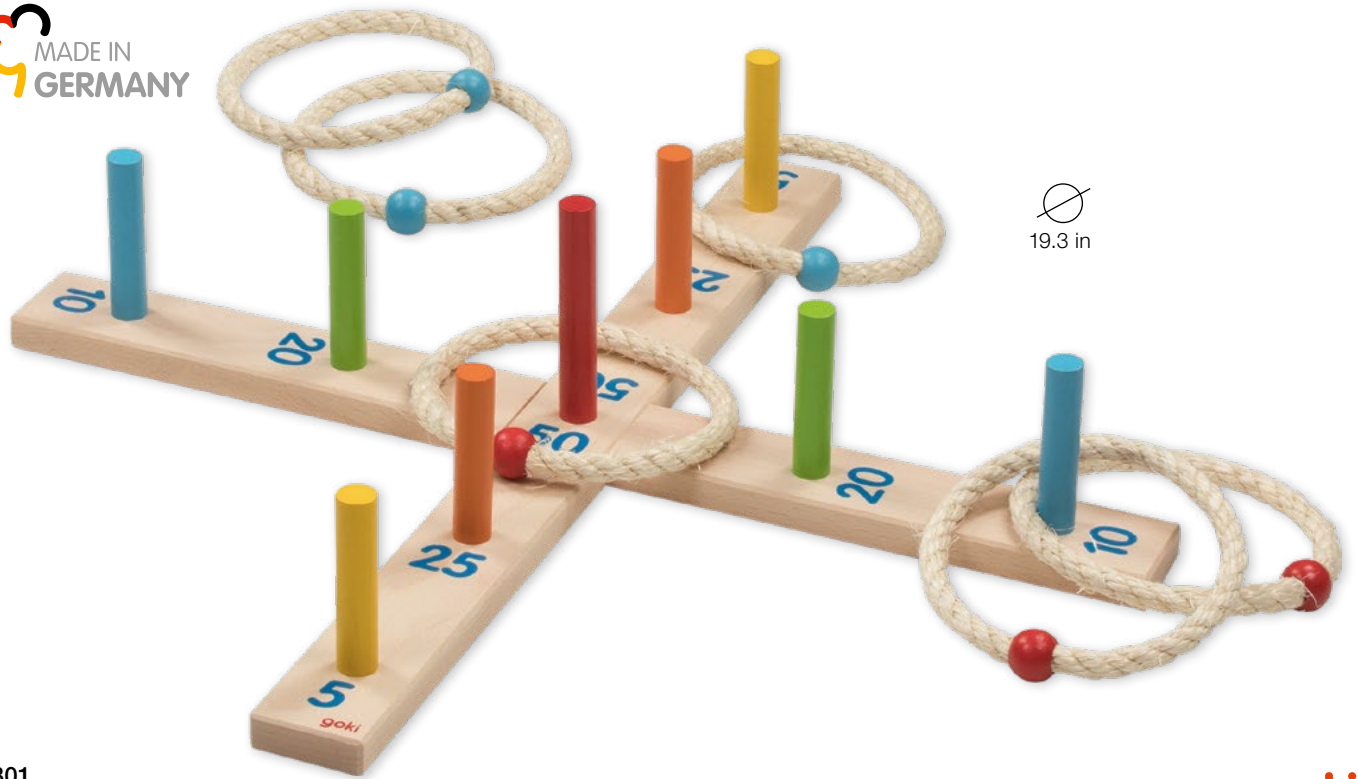

56968
Sensory Game, Matching Pair, 32 pieces

goki

per piece

3+

12 pcs

24 pcs

 **MADE IN GERMANY**

19.3 in