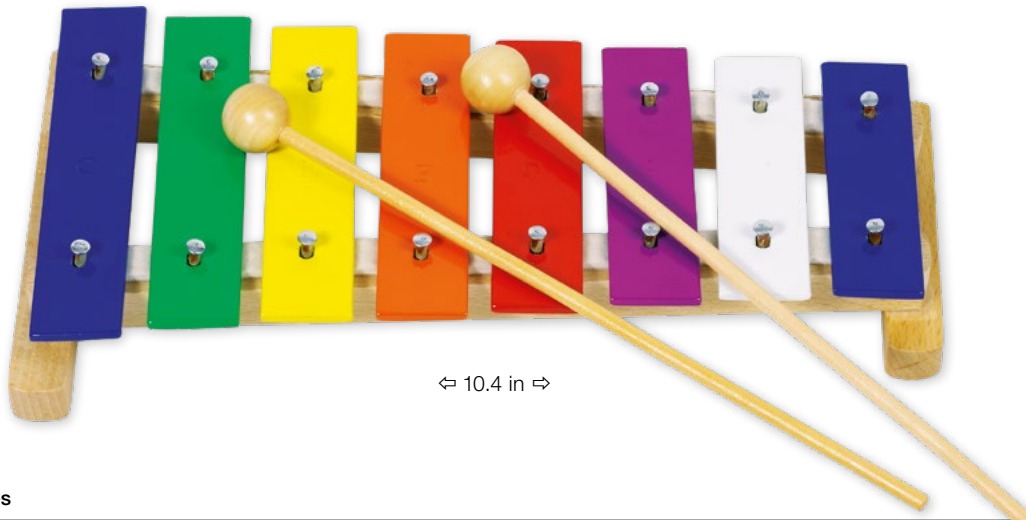

8.7 x 5.7 x 2.2 in

goki

per piece

1+

30
pcs

61959
Xylophone, 8 Tones

↔ 10.4 in ↔

goki

per piece

3+

6 pcs 24 pcs

61975
Thumb piano, Ladybird

↔ 8.9 in ↔

goki

per piece

5+